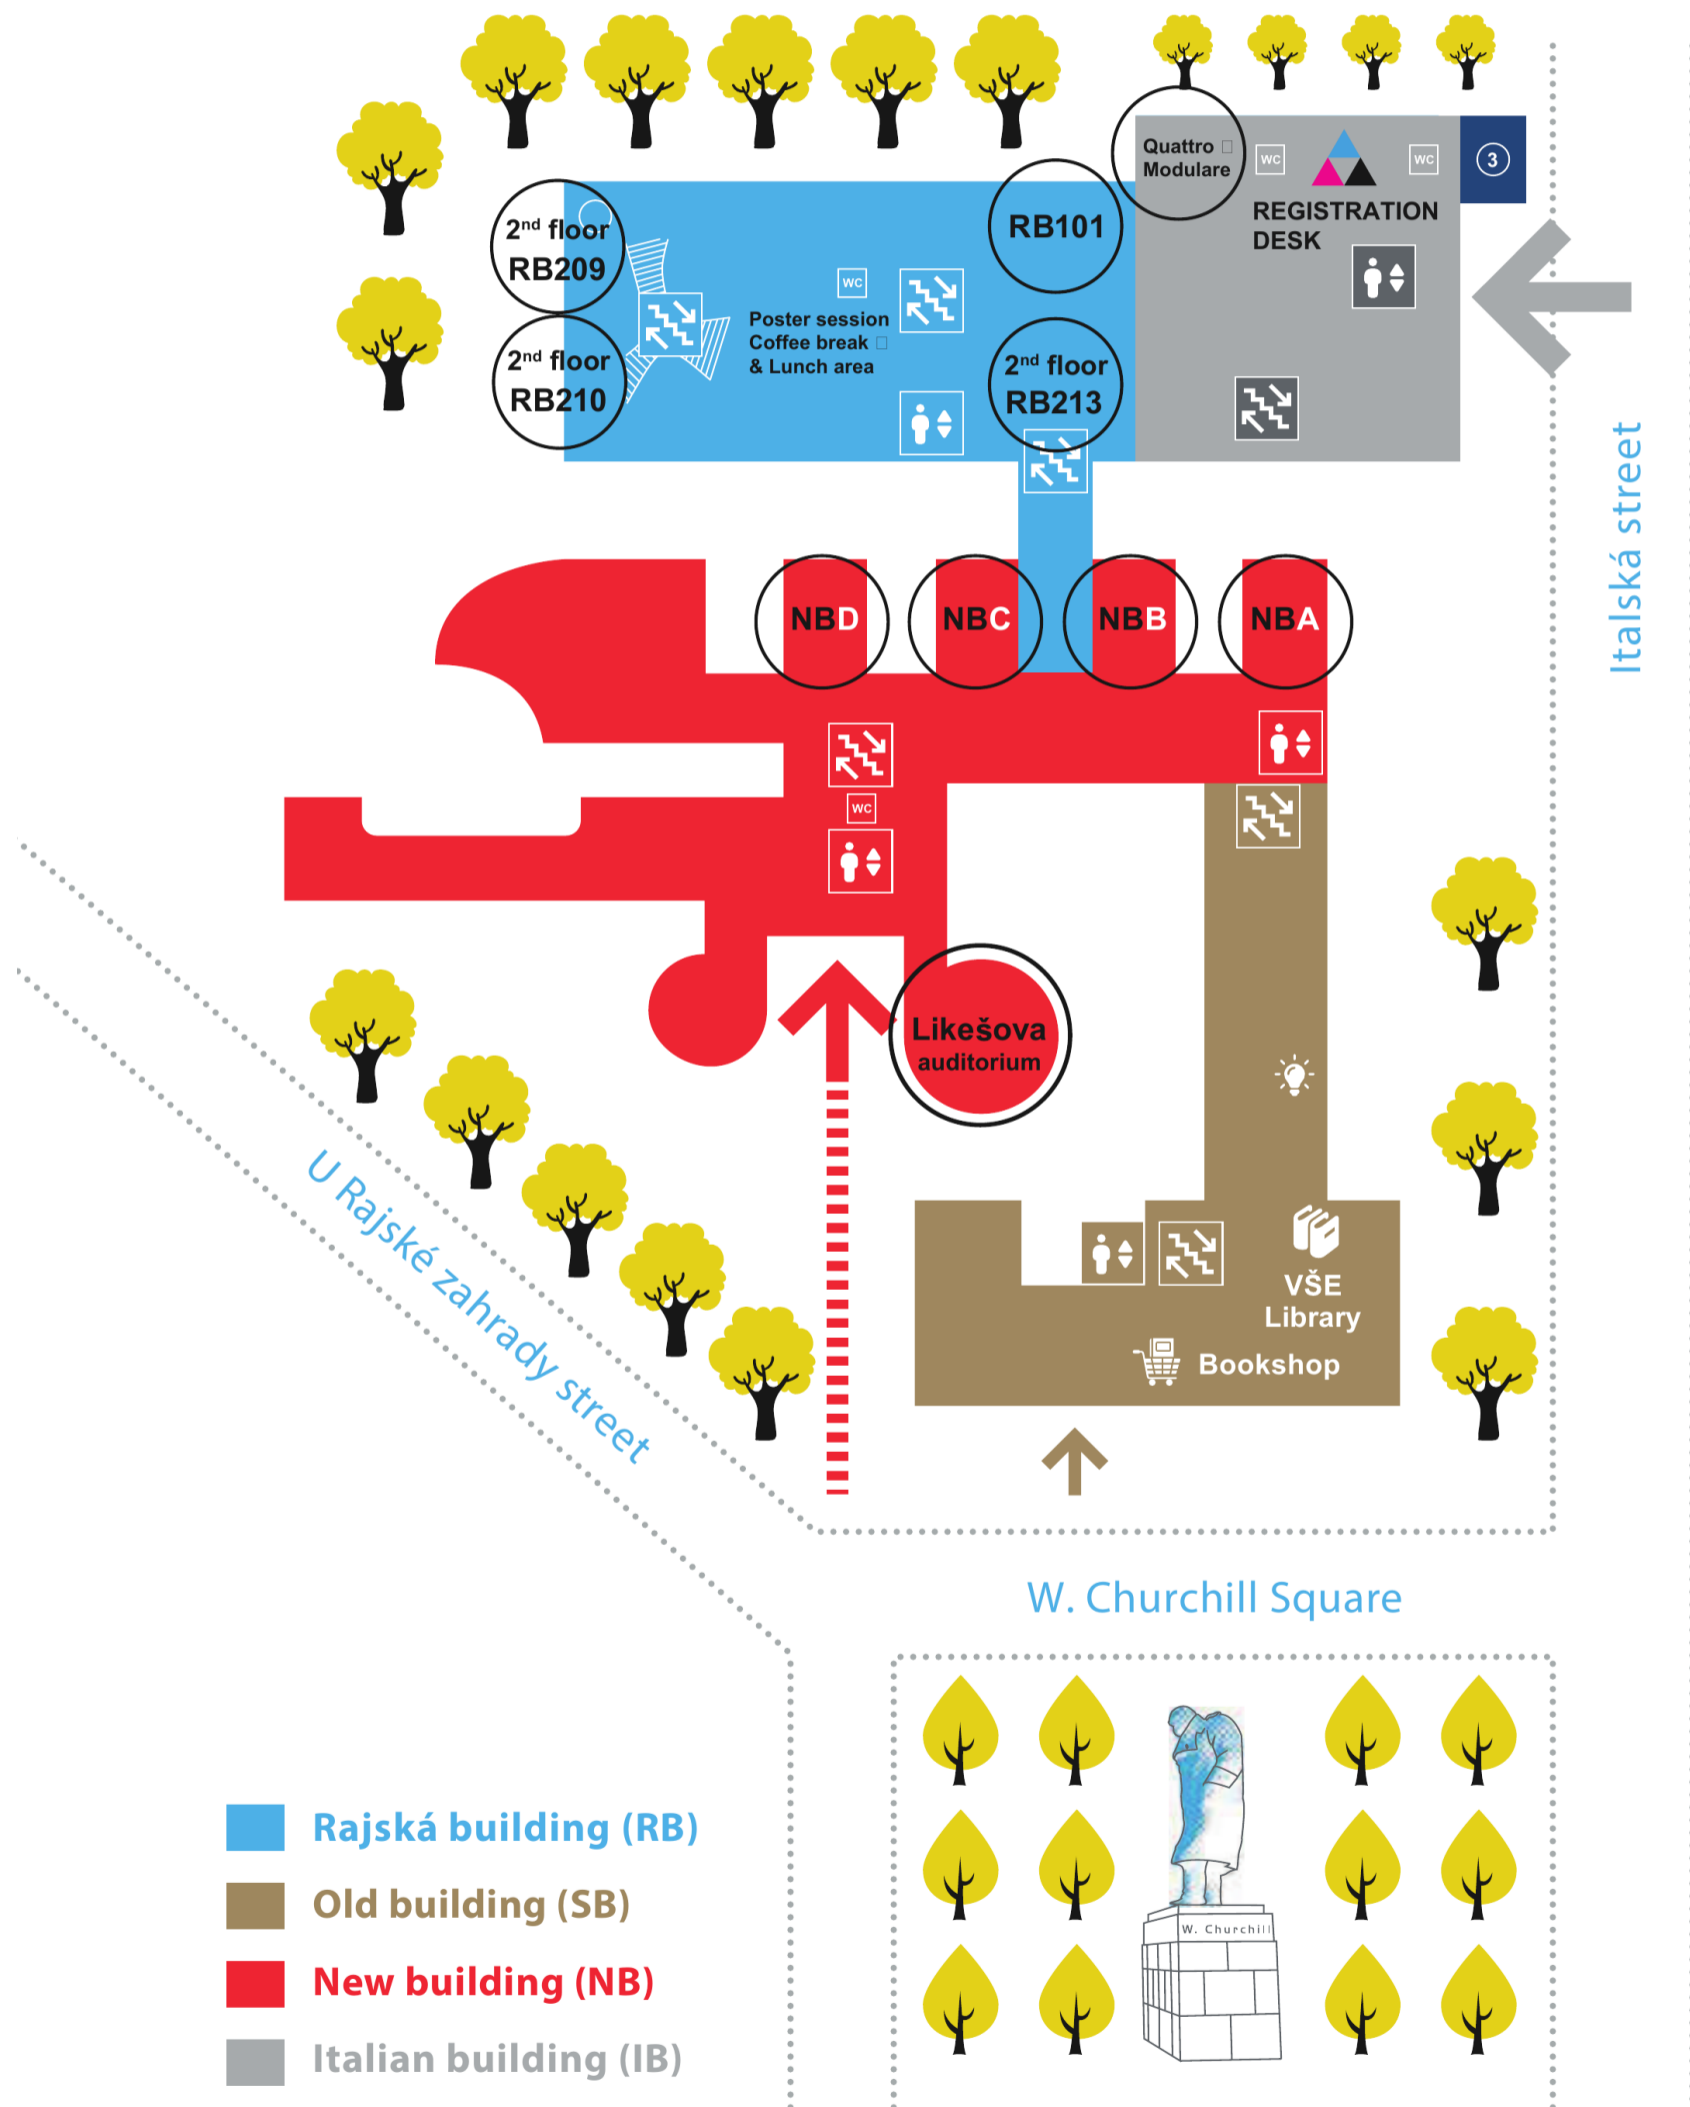

# Site plan of Žižkov campus

- Rajska building (RB)
- Old building (SB)
- New building (NB)
- Italian building (IB)